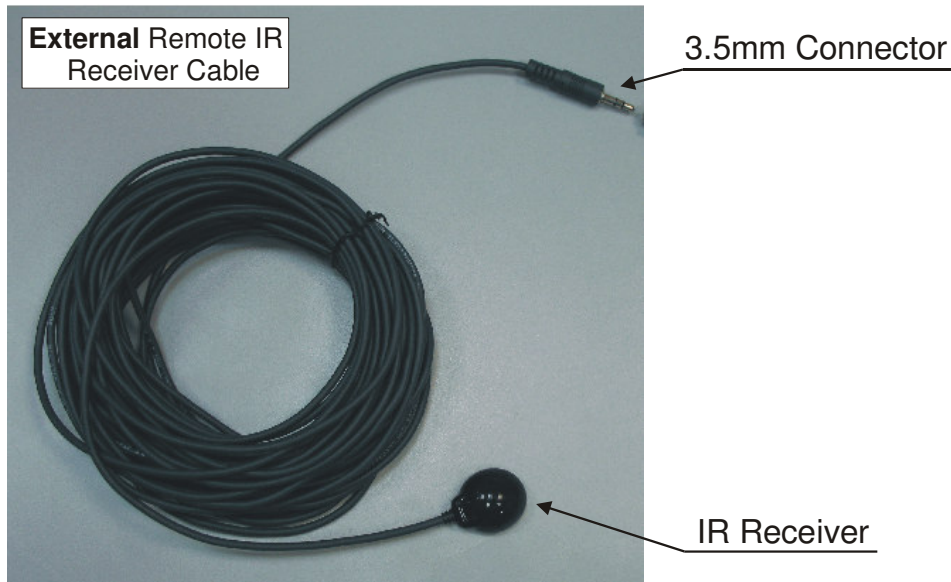

The External Remote IR Receiver

The External Remote IR receiver is used to remotely control the machine and includes a 15 meter External Remote IR Receiver cable (**Kramer P/N: 95-0104050**).

IMPORTANT: Before using this kit, check that your machine has a REMOTE IR 3.5mm jack installed on its rear panel. If the connector opening is covered by a black cap, you need to replace this kit with the **Internal IR Connection Kit C-IRR/HDR4F-Kit (Kramer P/N: 95-0106050)**.

The distance between the remote controller and the machine can be extended to up to 60 meters using the optional Kramer Stereo cables, 15 meters each (**Kramer P/N 95-0103050**).

The External Remote IR Receiver connects to the 3.5mm jack on the rear panel of the machine. Once connected, the Kramer machine can be controlled from a distance (the IR Receiver cable is 15 meters long).

Installing the External Remote IR Receiver

1. Turn the machine OFF.
2. Connect the 3.5mm plug of the External Remote IR Receiver cable to the 3.5mm jack on the rear panel.
3. Turn the machine ON.

Once the External Remote IR Receiver cable is connected, the built-in front panel IR receiver is disabled

Electrical Check

To make sure that the cable is properly connected, do the following:

1. Place the external IR Receiver away from the machine (to make sure that you operate the machine via the remote IR receiver and not the built-in one).
2. Point the remote control transmitter at the external IR Receiver and press a few buttons to make sure that it works properly. Every time you press the remote control buttons, the LED in the remote IR receiver and the LED in the built-in IR receiver blink. If the built-in receiver fails to blink you must replace the kit.